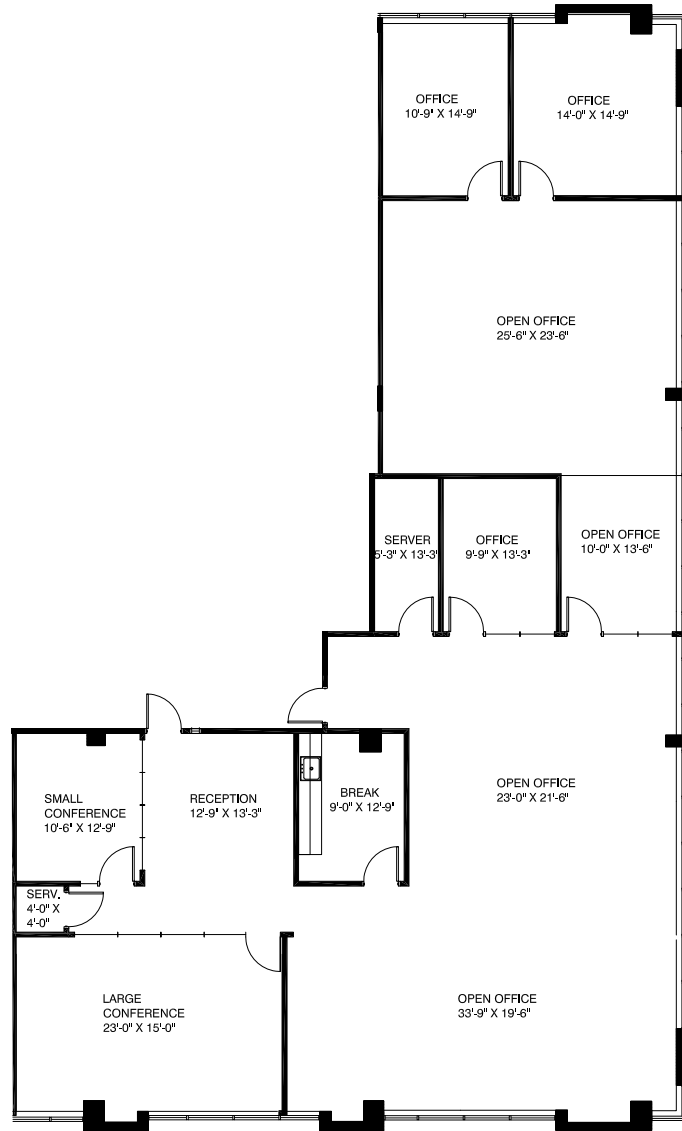

KEYPLAN - 1ST FLOOR 

# CROWN PLAZA

11494 Luna Rd  
Farmer's Branch, TX 75234

SUITE #222

4,473 RSF

Contact: Justin Smith  
214-207-7173  
jsmith@txreproperties.com

PROJECT NO.: 368-00  
ISSUE DATE: 09.22.14  
DRAWN BY: MH