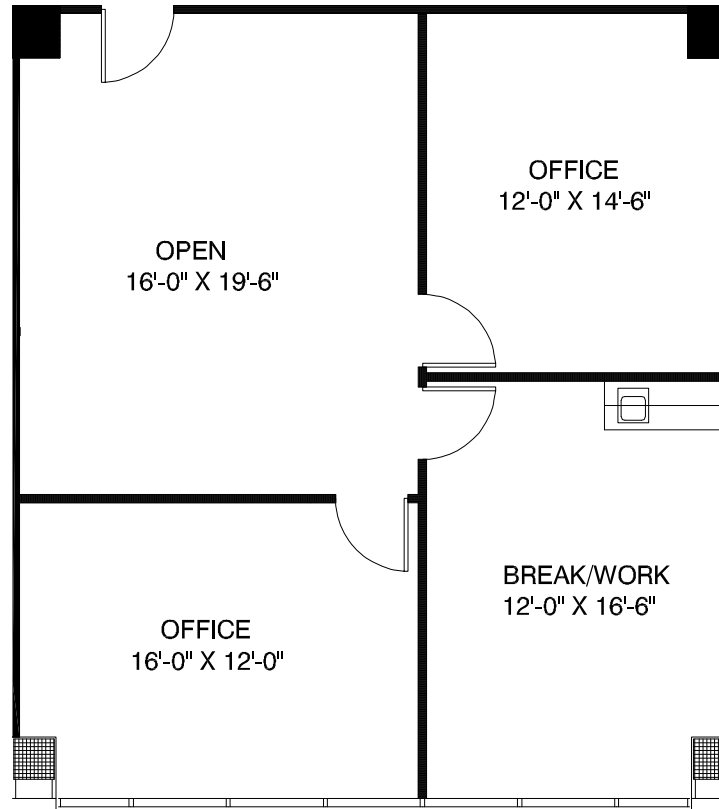

KEYPLAN - 6TH FLOOR

7929 BROOKRIVER

7929 BROOKRIVER DRIVE
DALLAS, TX 75247

SUITE #630

1,116 RSF

PROJECT NO.: 366-00
ISSUE DATE: 04.23.13
DRAWN BY: MH