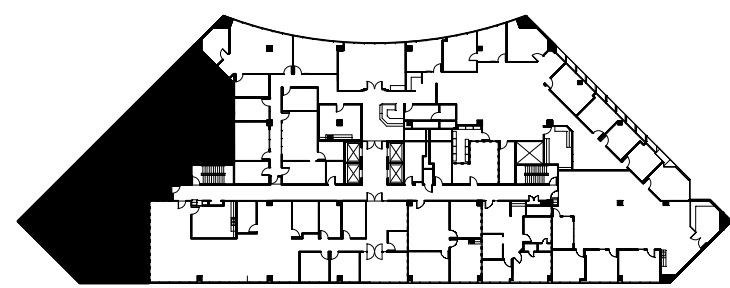

7929 BROOKRIVER DRIVE
DALLAS, TEXAS
6TH FLOOR

KEY PLAN

SUITE 605 – 4,092 RSF

NOT TO SCALE

AVAILABLE