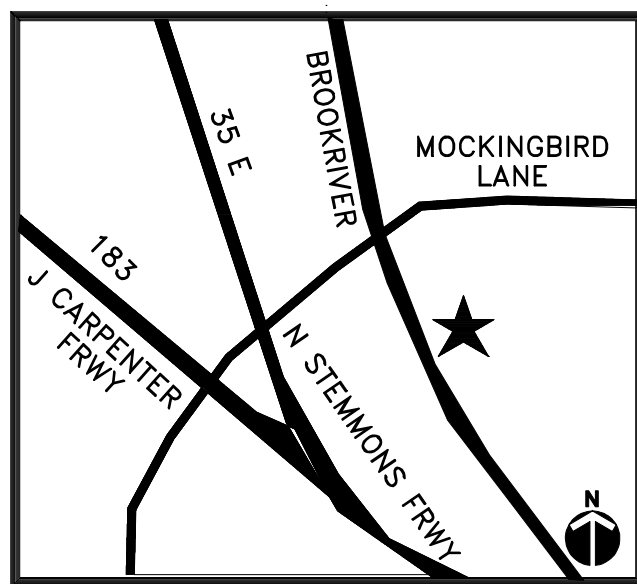

7929 BROOKRIVER DRIVE
DALLAS, TEXAS
6TH FLOOR

KEY PLAN

SUITE 605 – 4,092 RSF

NOT TO SCALE

AVAILABLE