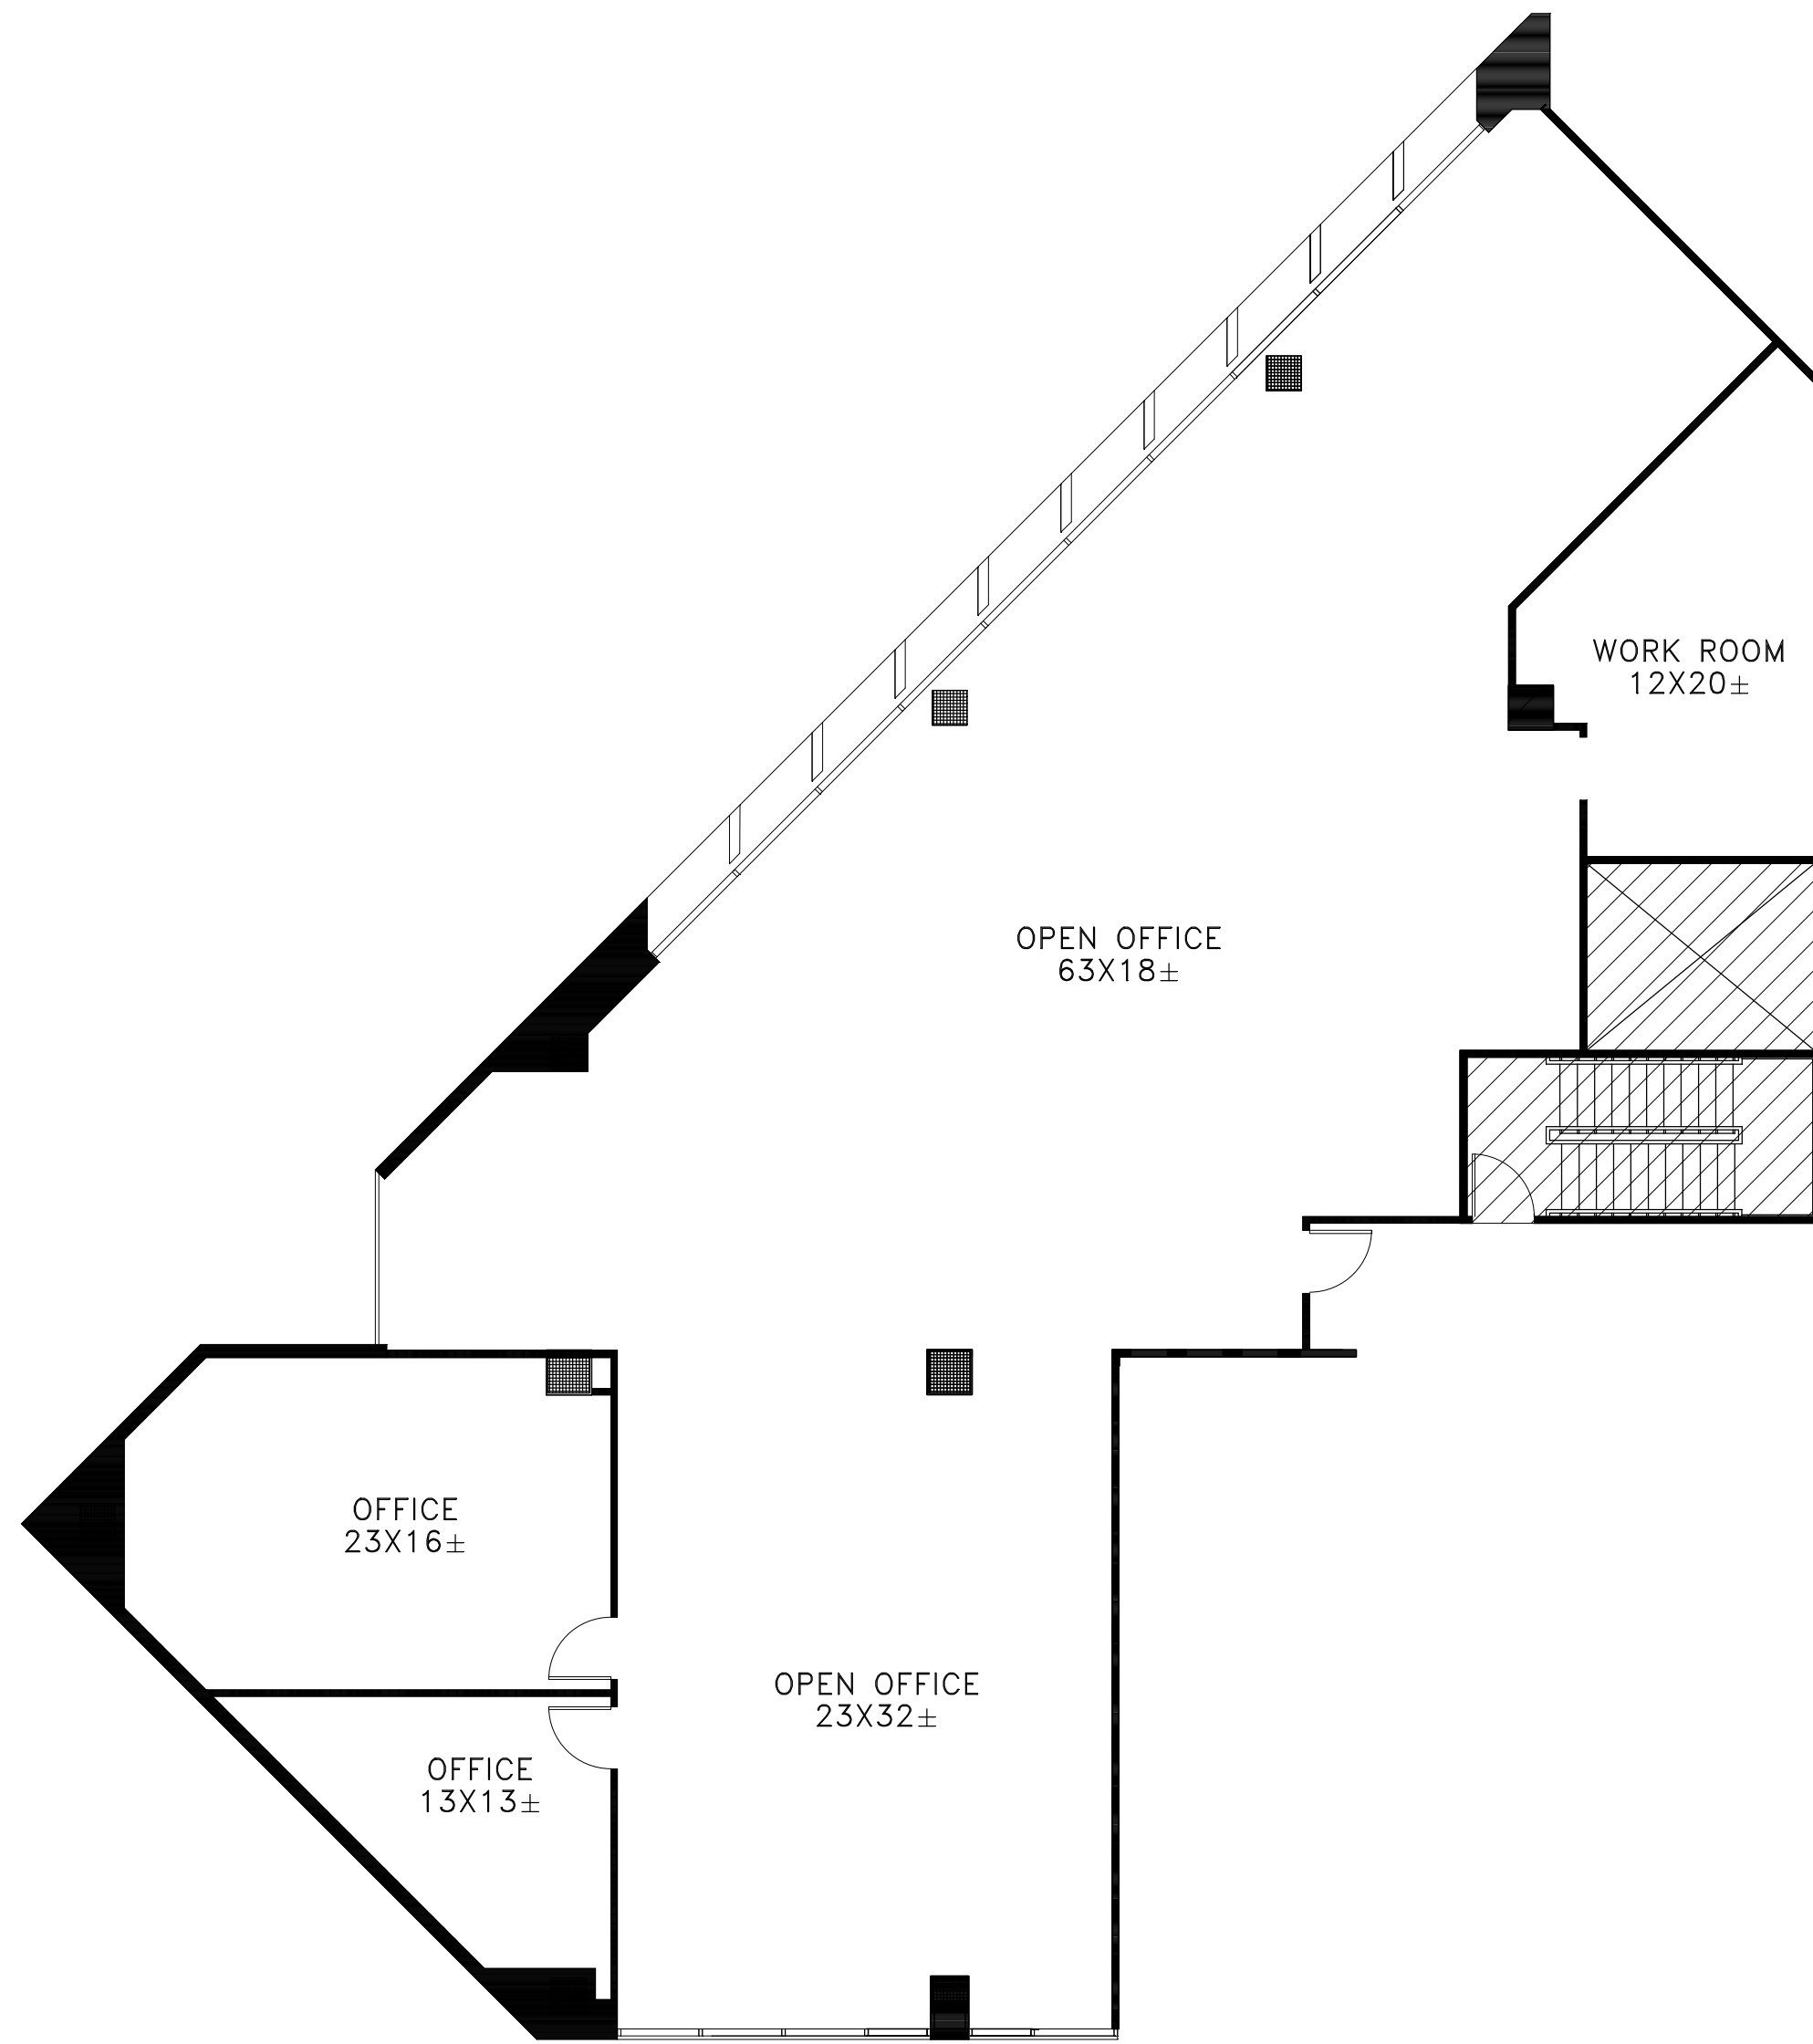

7929 BROOKRIVER DRIVE
DALLAS, TEXAS
6TH FLOOR

KEY PLAN

SUITE 605 – 4,092 RSF

NOT TO SCALE

AVAILABLE