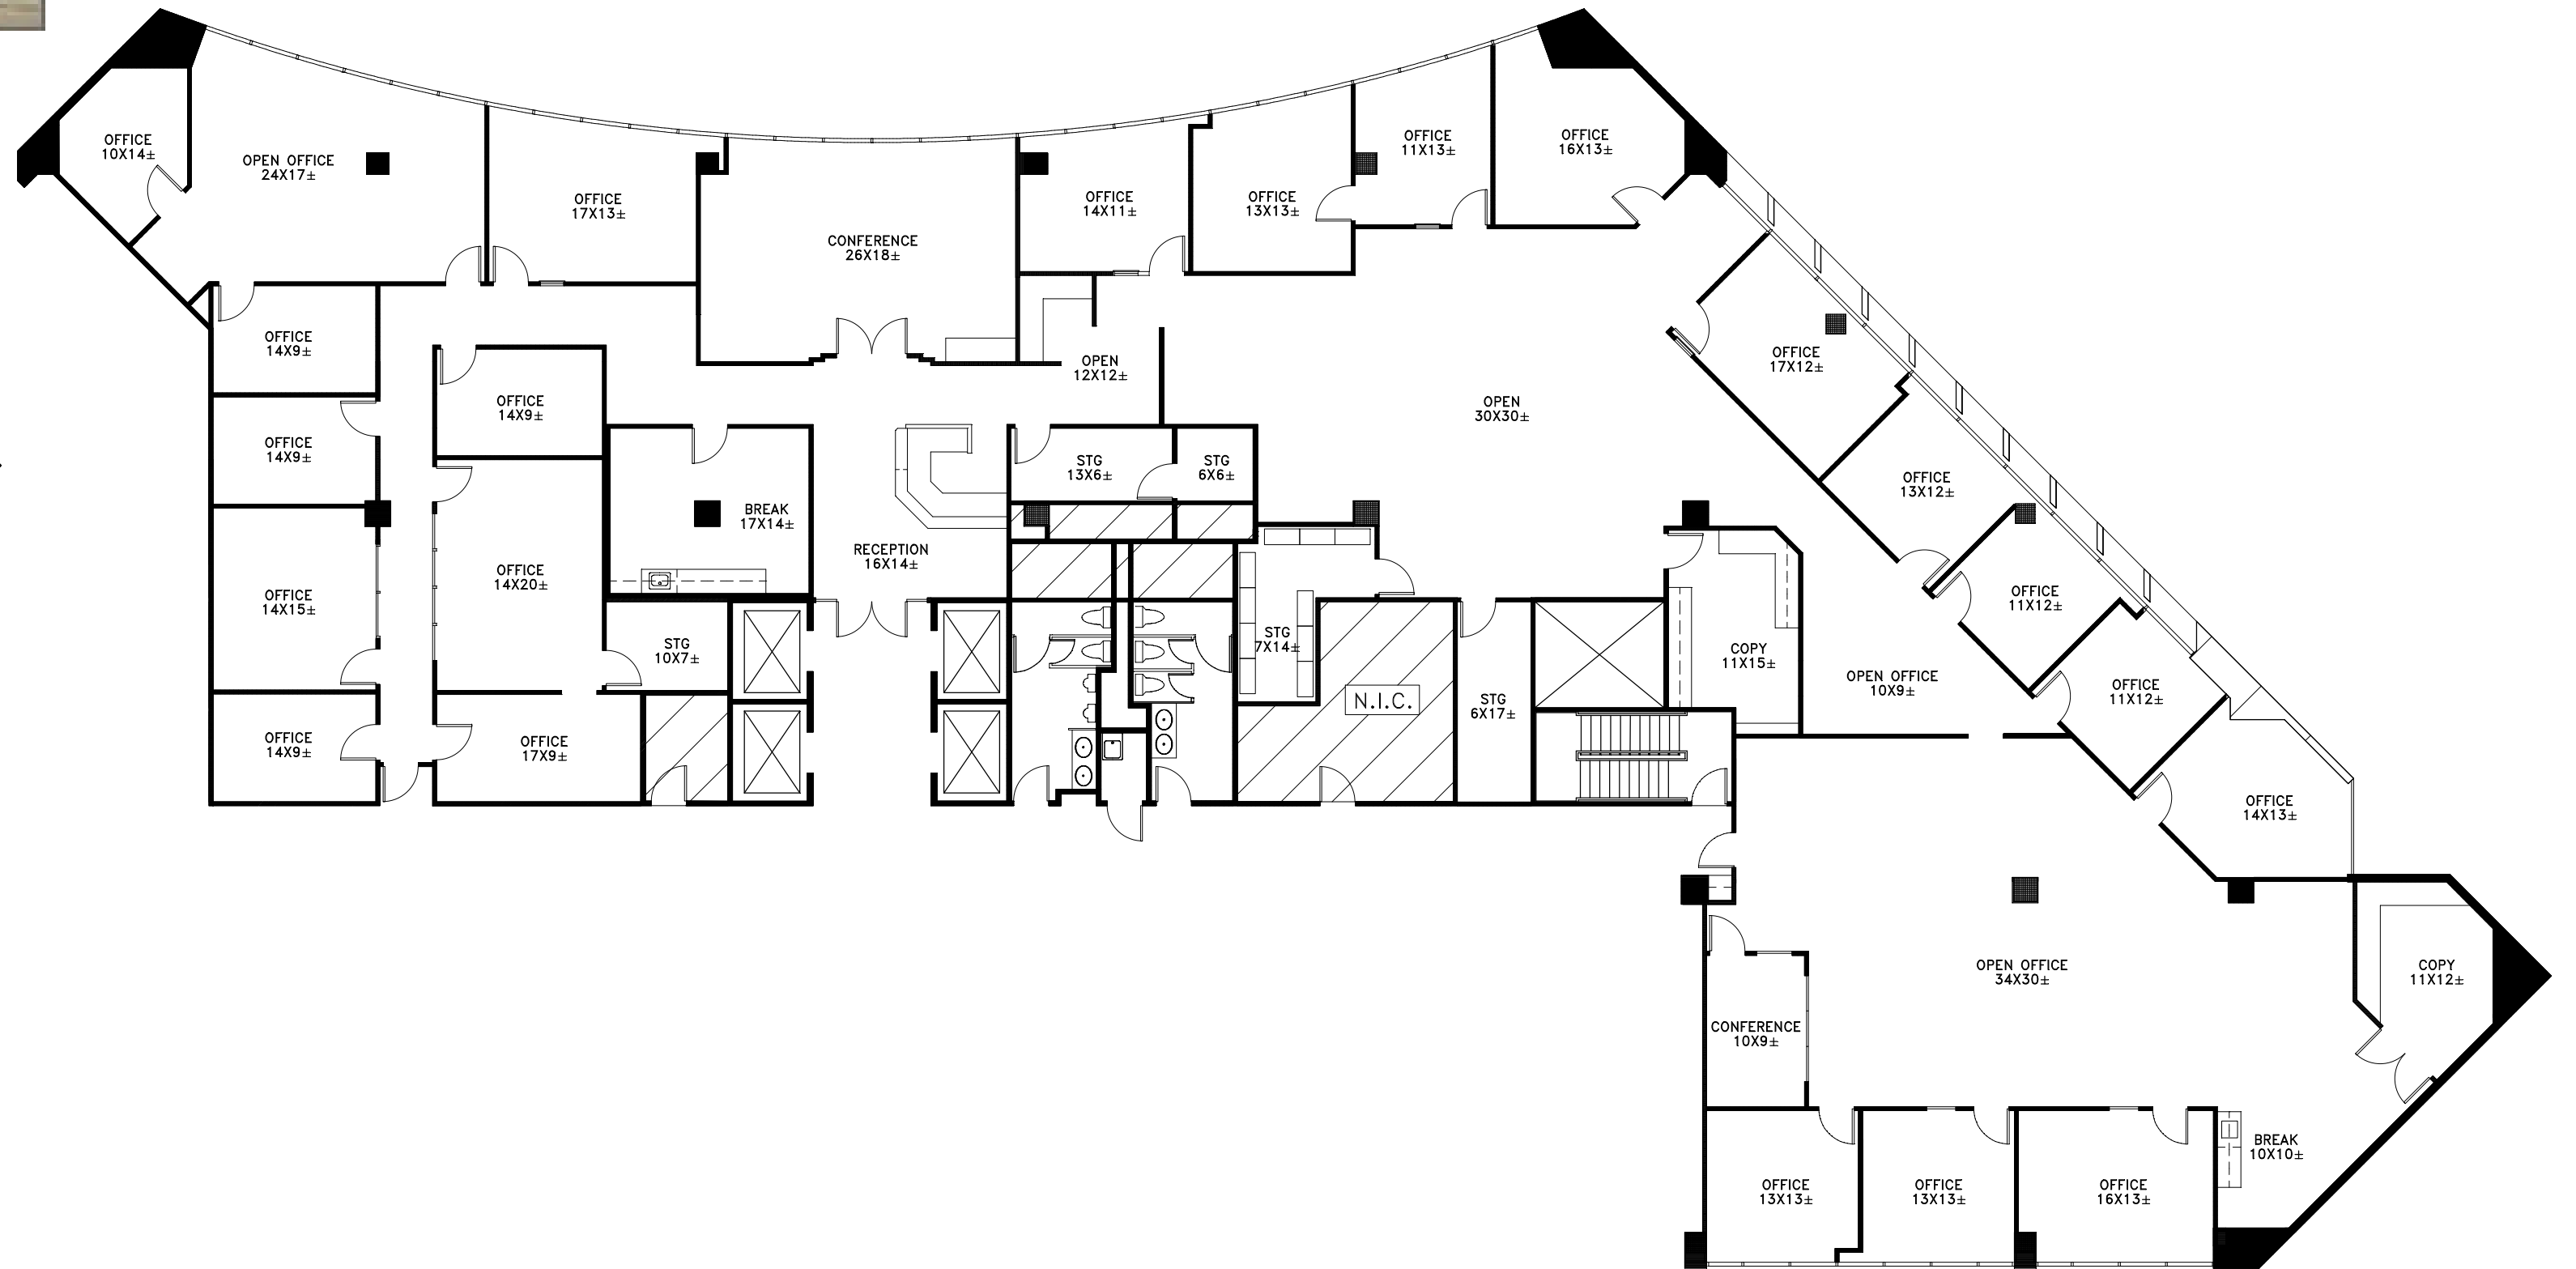

7929 BROOKRIVER DRIVE
DALLAS, TEXAS
6TH FLOOR

SUITE 600 – 11,658 RSF

NOT TO SCALE

AVAILABLE