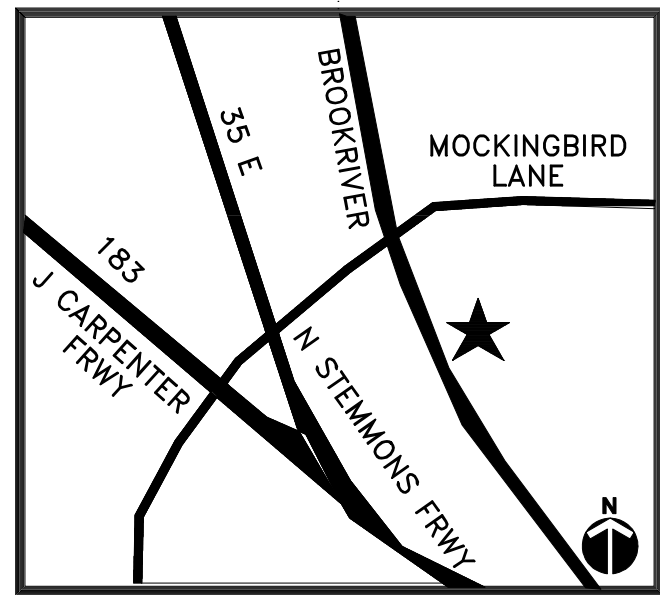

7929 BROOKRIVER DRIVE
DALLAS, TEXAS
6TH FLOOR

SUITE 600 – 11,658 RSF

NOT TO SCALE

AVAILABLE