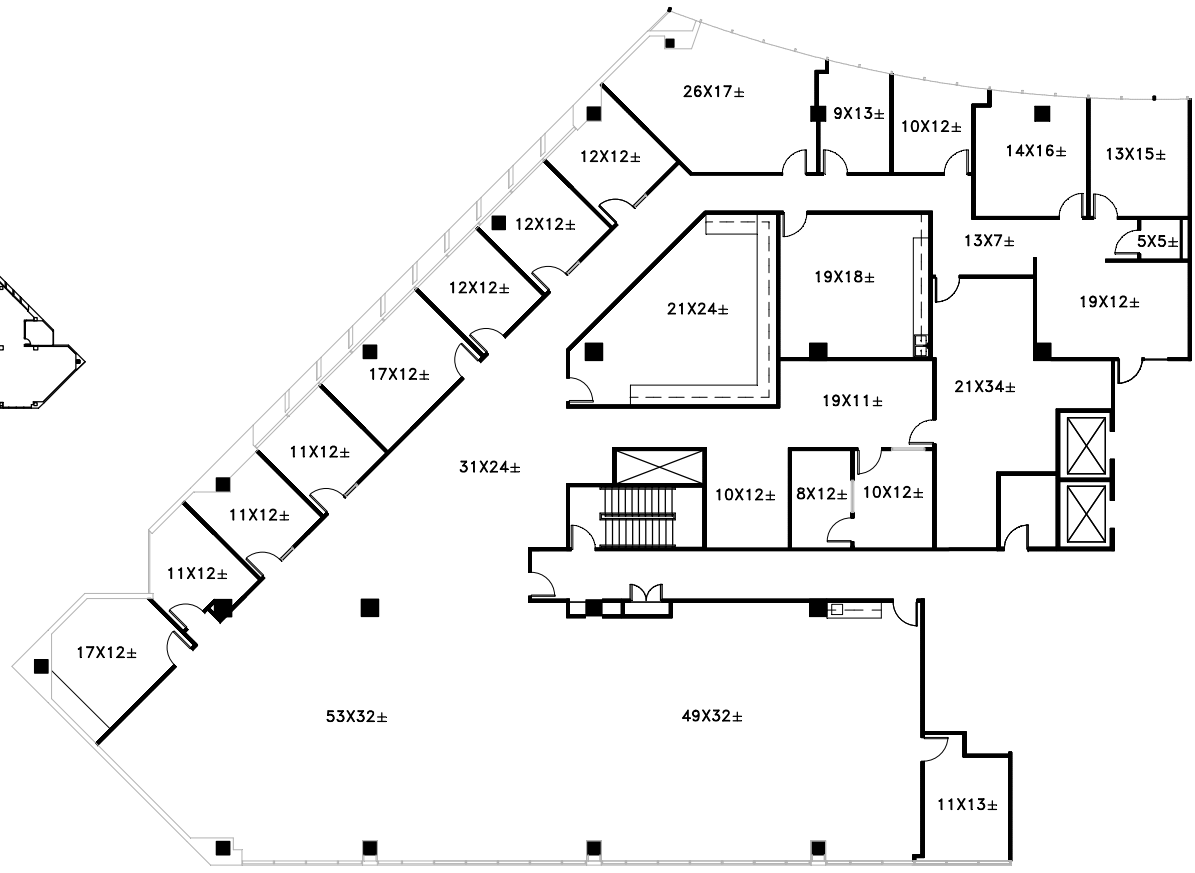

ONE BROOKRIVER PLACE
 7929 BROOKRIVER
 DALLAS, TEXAS
 (214)-630-2652

KEY PLAN 

<p>JUSTIN SMITH - 214.207.7173 jsmith@txreproperties.com</p>	<p>NORTH  10,525 RSF NOT TO SCALE</p>	<p>ONE BROOKRIVER PLACE</p>	
---	--	---	---