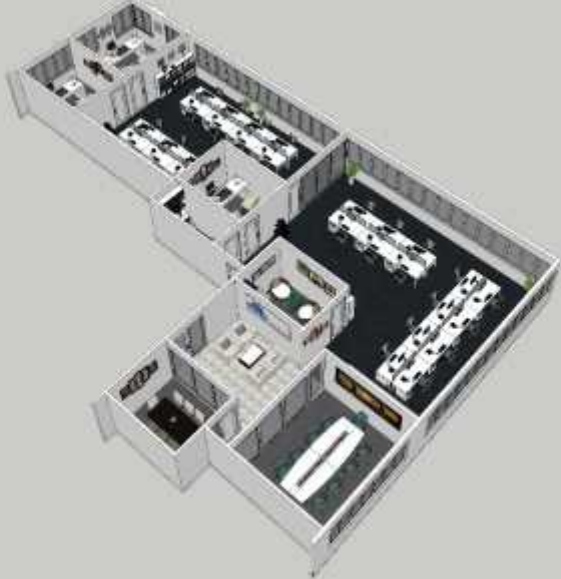

Crown Plaza
11494 Luna Road
Suite 222 / 4,473 rsf

Contact: Kolby @ 214.304.7668

Crown Plaza
11494 Luna Road
Suite 222 / 4,473 rsf

Contact: Kolby @ 214.534.1599
Justin @ 214.207.7173