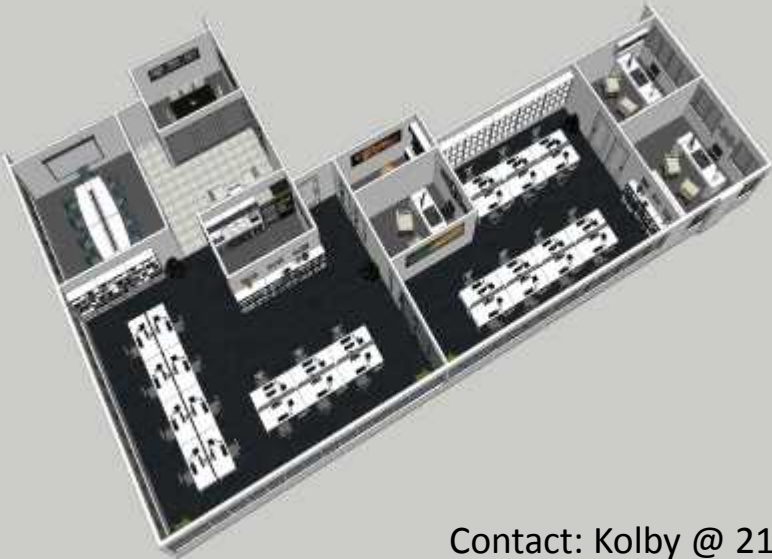

Crown Plaza
11494 Luna Road
Suite 222 / 4,473 rsf

Contact: Kolby @ 214.304.7668

Crown Plaza
11494 Luna Road
Suite 222 / 4,473 rsf

Contact: Kolby @ 214.534.1599
Justin @ 214.207.7173