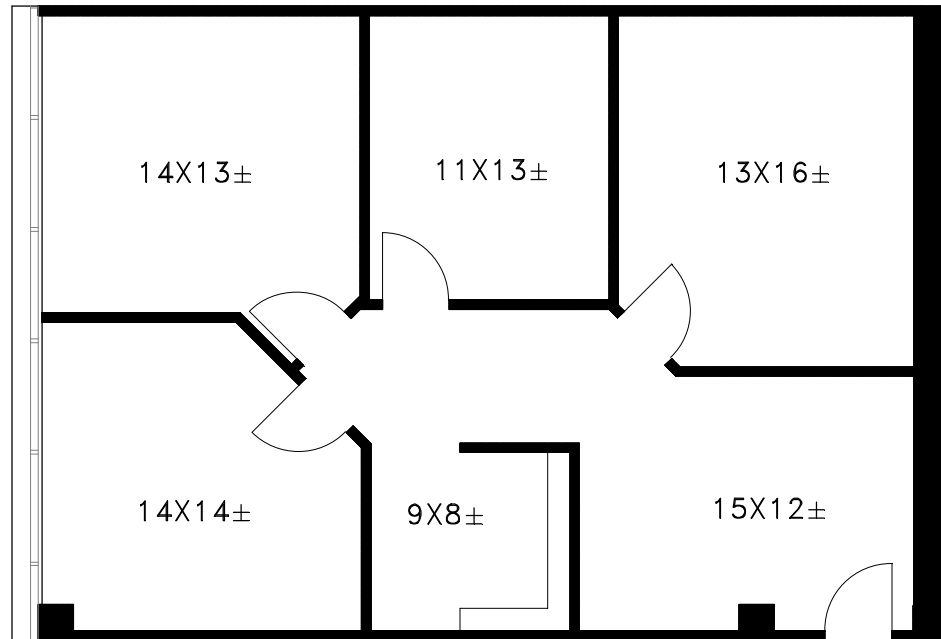

2261 BROOKHOLLOW PLAZA DRIVE
ARLINGTON, TX 76006
FLOOR 2
SUITE 210

KEY PLAN

JUSTIN SMITH - 214.207.7173
jsmith@txreproperties.com

1,283 RSF
NOT TO SCALE

**CENTRE AT
BROOKHOLLOW**