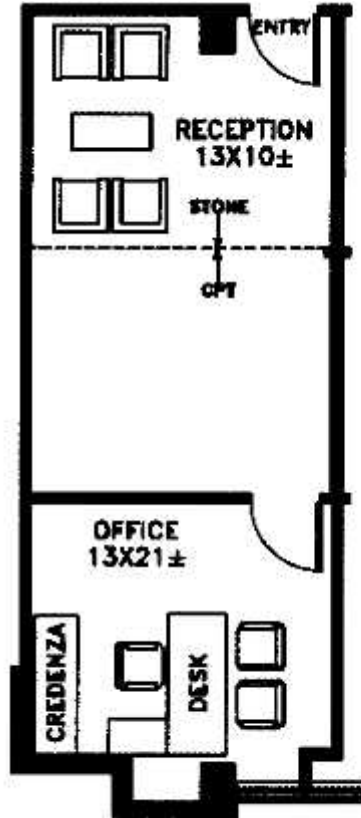

Crown Plaza
11498 Luna Road, Farmer Branch TX
Suite 108

505 RSF

Contact: Kolby Dickerson

214-534-1599

kdickerson@txreproperties.com

Or

Justin Smith

214-207-7173